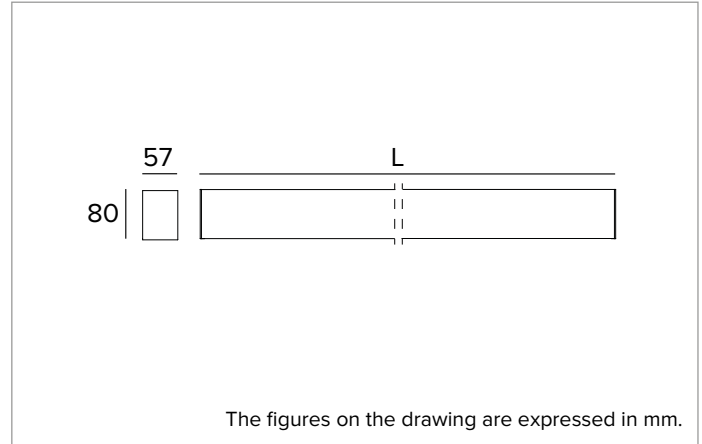

T022BY940ELPW | LOGICO EASY Stand Alone 57 - UGR19

Linear stand alone LED fixture for ceiling mounted or suspension installation. Emergency version

	4000K	H(m)	D1(m)	D2(m)	E _{max} (lx)		
Ra90		83°	89°				
Fixture Power	53W	1	1.78	1.97	880		
Source Flux	4310lm	2	3.56	3.94	220		
Fixture Flux	4310lm	3	5.33	5.91	98		
Efficacy	82lm/W	4	7.11	7.88	55		
G0300	I _{max} =226cd/klm	I _{max}	973cd	5	8.89	9.85	35